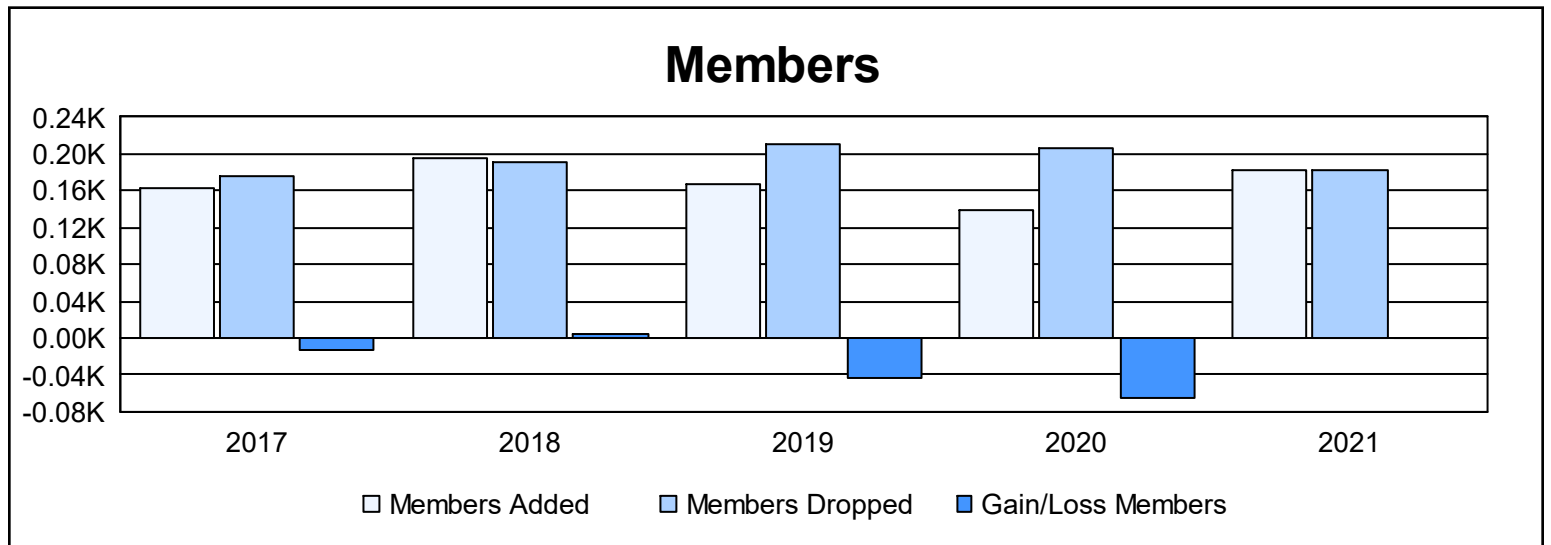

Year	New Clubs	Dropped Clubs	Gain/ Loss Clubs	New Members	Charter Members	Reinstate Members	Transfer Members	Total Member Added	Total Members Dropped	Gain/ Loss Members
2016-2017	0	2	-2	137	1	13	12	163	176	-13
2017-2018	1	0	1	157	23	6	10	196	191	5
2018-2019	0	0	0	148	2	4	13	167	211	-44
2019-2020	1	1	0	103	27	2	8	140	206	-66
2020-2021	2	1	1	102	56	15	10	183	182	1
<b>Average</b>	<b>1</b>	<b>1</b>	<b>0</b>	<b>129</b>	<b>22</b>	<b>8</b>	<b>11</b>	<b>170</b>	<b>193</b>	<b>-23</b>

### Membership Composition June 2021 Cumulative