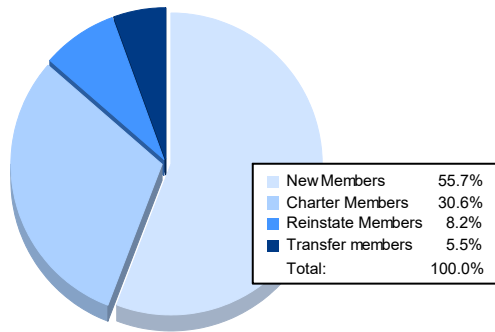

Year	New Clubs	Dropped Clubs	Gain/ Loss Clubs	New Members	Charter Members	Reinstate Members	Transfer Members	Total Member Added	Total Members Dropped	Gain/ Loss Members
2016-2017	0	2	-2	137	1	13	12	163	176	-13
2017-2018	1	0	1	157	23	6	10	196	191	5
2018-2019	0	0	0	148	2	4	13	167	211	-44
2019-2020	1	1	0	103	27	2	8	140	206	-66
2020-2021	2	1	1	102	56	15	10	183	182	1
<b>Average</b>	<b>1</b>	<b>1</b>	<b>0</b>	<b>129</b>	<b>22</b>	<b>8</b>	<b>11</b>	<b>170</b>	<b>193</b>	<b>-23</b>

### Membership Composition June 2021 Cumulative

### Gender Composition June 2021 Cumulative