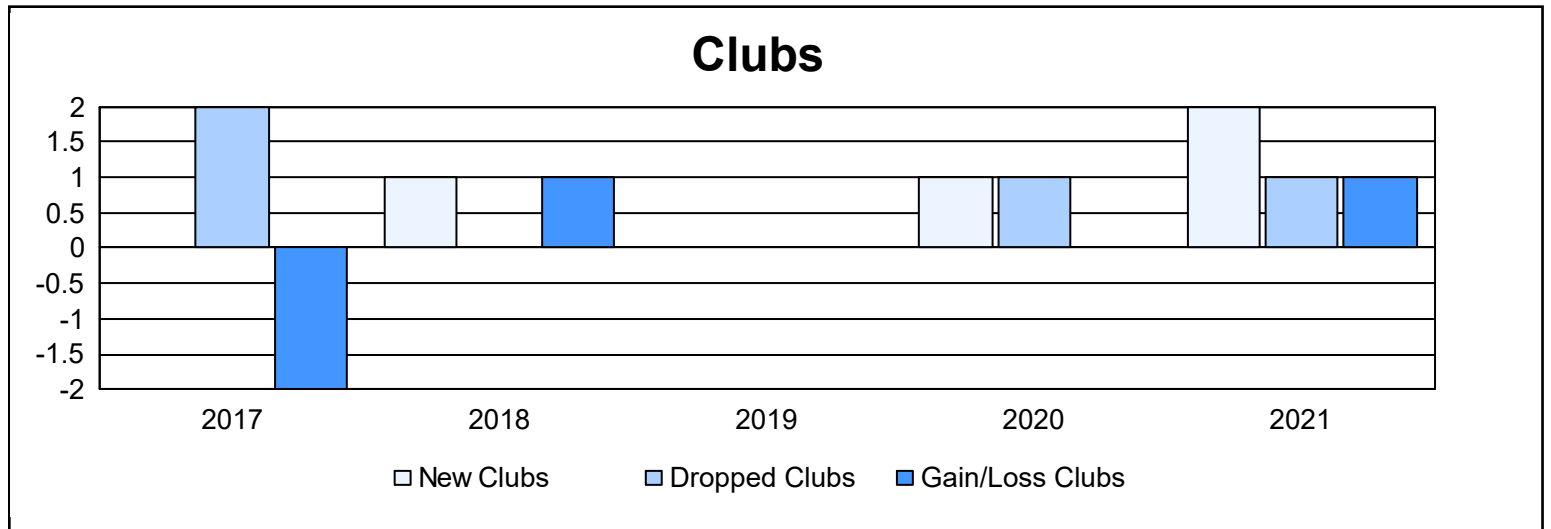

Year	New Clubs	Dropped Clubs	Gain/ Loss Clubs	New Members	Charter Members	Reinstate Members	Transfer Members	Total Member Added	Total Members Dropped	Gain/ Loss Members
2016-2017	0	2	-2	137	1	13	12	163	176	-13
2017-2018	1	0	1	157	23	6	10	196	191	5
2018-2019	0	0	0	148	2	4	13	167	211	-44
2019-2020	1	1	0	103	27	2	8	140	206	-66
2020-2021	2	1	1	102	56	15	10	183	182	1
<b>Average</b>	<b>1</b>	<b>1</b>	<b>0</b>	<b>129</b>	<b>22</b>	<b>8</b>	<b>11</b>	<b>170</b>	<b>193</b>	<b>-23</b>

### Membership Composition June 2021 Cumulative